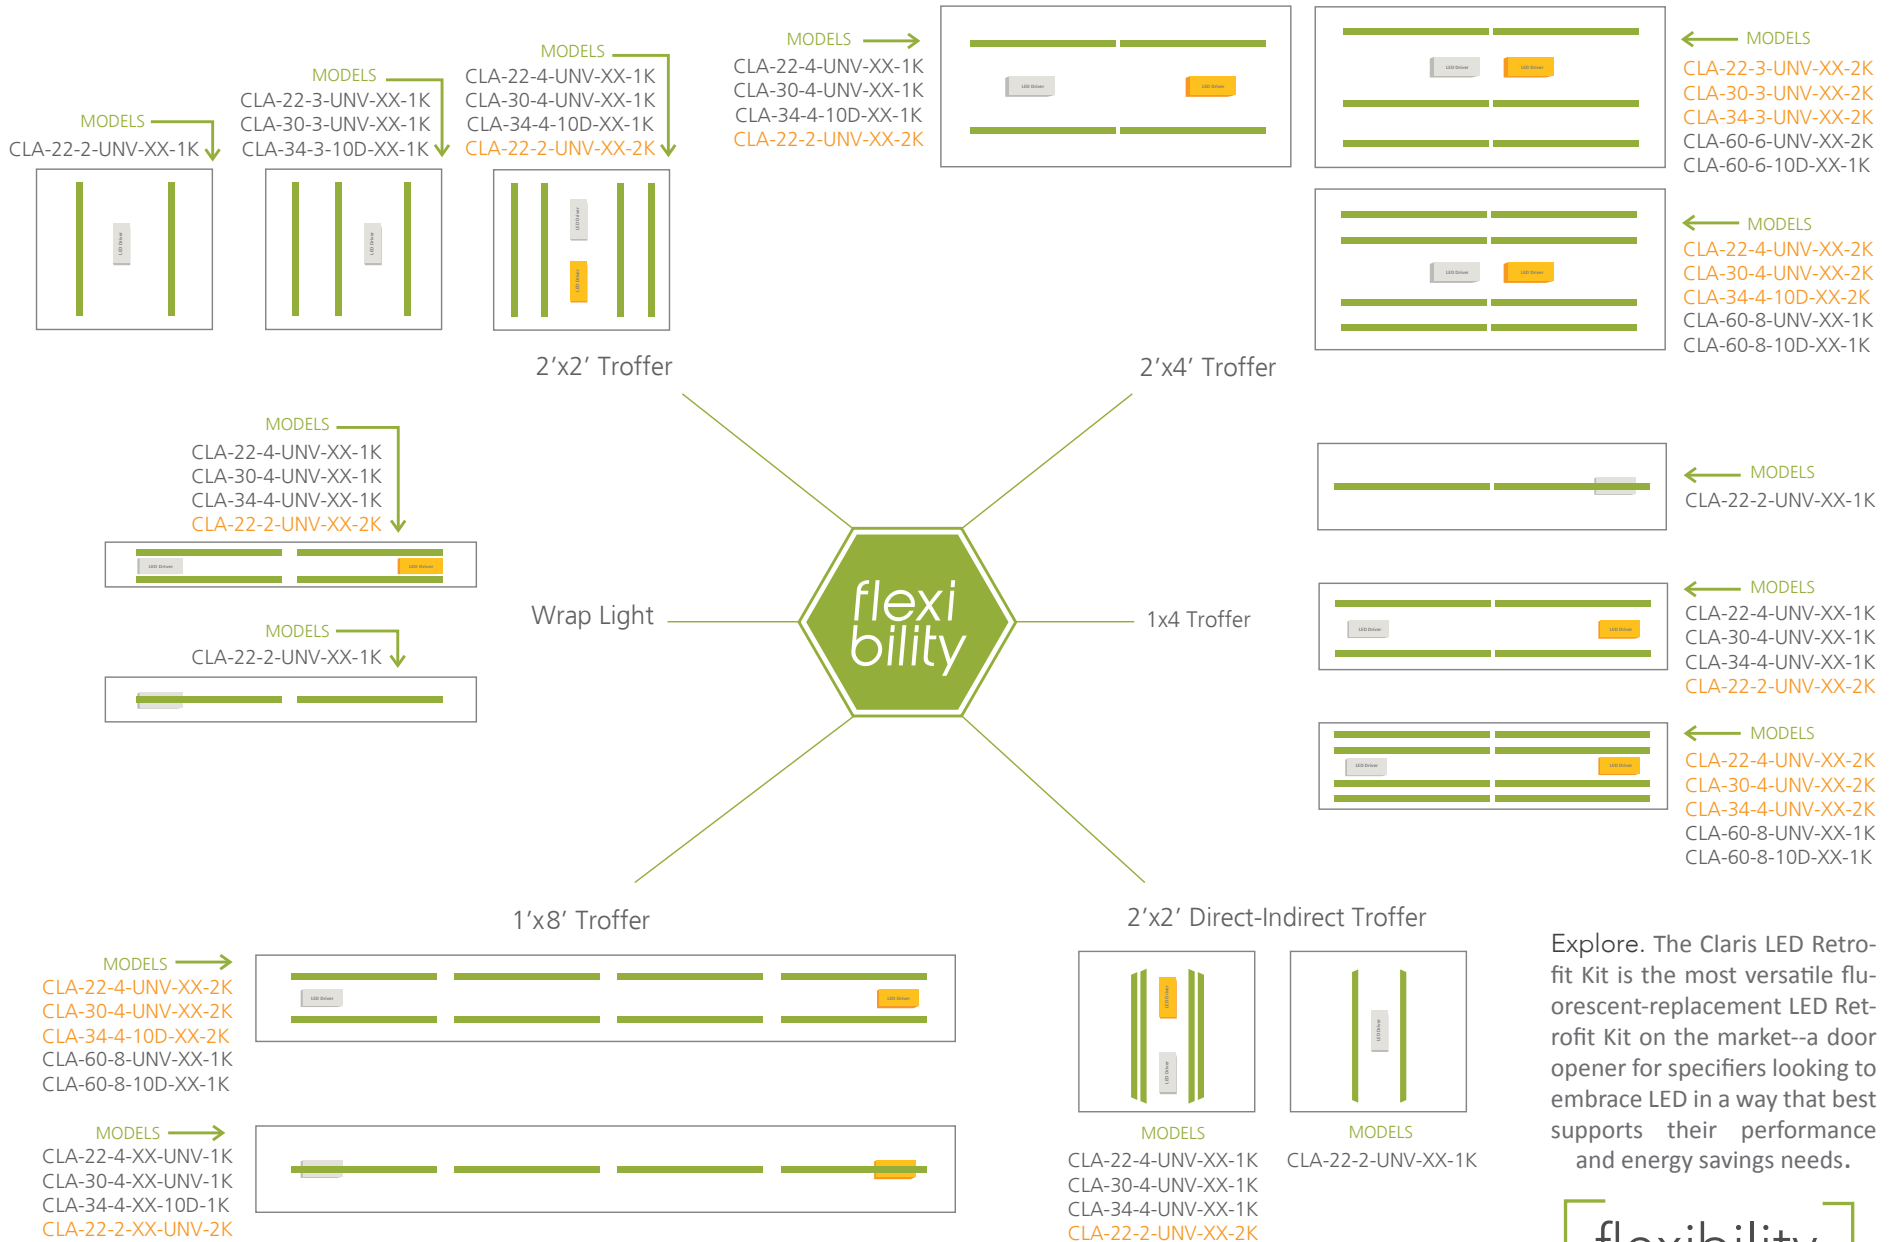

/ sample kit configurations /

KEY: Indicates Doubled Kit options and the corresponding additional driver.

Explore. The Claris LED Retrofit Kit is the most versatile fluorescent-replacement LED Retrofit Kit on the market—a door opener for specifiers looking to embrace LED in a way that best supports their performance and energy savings needs.

flexibility.