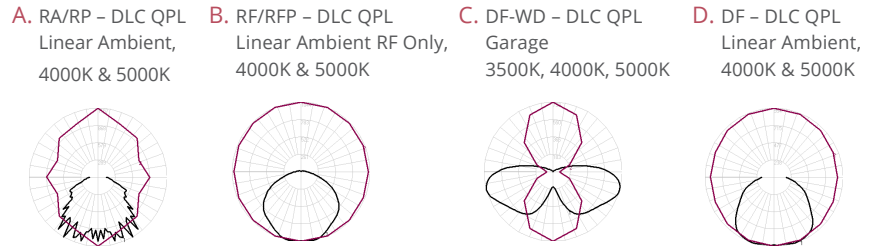

PHOTOMETRIC POLAR PLOTS