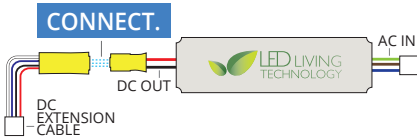

## INSTALLATION SNAPSHOT

- 1 Remove lamps and replace ballast with new LED Power Supply. Connect DC Extension Cable.
- 2 Install Mounting Bracket with self-tapping screw(s), hook Tfive Swing Up Panel to mounting slots in bracket.
- 3 Plug in DC Extension Cable to Tfive Swing Up Panel DC Connector. Swing up the panel and secure with self-tapping screw(s).