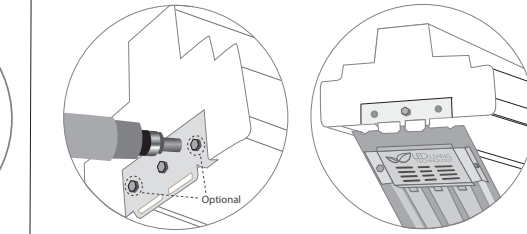

## RETROFIT KIT COMPONENTS

DC EXTENSION CABLE

MOUNTING BRACKET

SELF-TAPPING SCREWS

UL 1598C LABEL

LED POWER SUPPLY

Tfive SWING UP PANEL

## INSTALLATION SNAPSHOT

- 1 Remove lamps and replace ballast with new LED Power Supply. Connect DC Extension Cable.
- 2 Install Mounting Bracket with self-tapping screw(s), hook Tfive Swing Up Panel to mounting slots in bracket.
- 3 Plug in DC Extension Cable to Tfive Swing Up Panel DC Connector. Swing up the panel and secure with self-tapping screw(s).

### One Size Virtually Adapts to All

- Regular Kit: 47.7" to 48.2"
- Adapter Bracket Available for shorter fixtures.