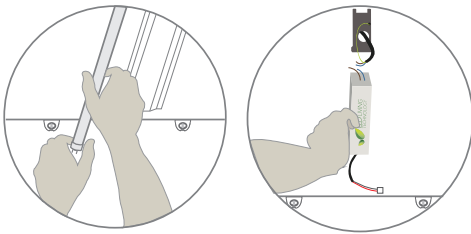

## RETROFIT KIT COMPONENTS

DC EXTENSION CABLE

MOUNTING BRACKET

SELF-TAPPING SCREWS

UL 1598C LABEL

LED POWER SUPPLY

Tfive SWING UP PANEL

## INSTALLATION SNAPSHOT

- 1 Remove lamps and replace ballast with new LED Power Supply. Connect DC Extension Cable.
- 2 Install Mounting Bracket with self-tapping screw(s), hook Tfive Swing Up Panel to mounting slots in bracket.
- 3 Plug in DC Extension Cable to Tfive Swing Up Panel DC Connector. Swing up the panel and secure with self-tapping screw(s).

### One Size Virtually Adapts to All

- Regular Kit: 47.7" to 48.2"
- Adapter Bracket Available for shorter fixtures.