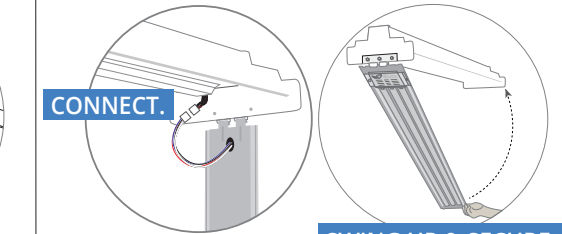

## RETROFIT KIT COMPONENTS

DC EXTENSION CABLE

MOUNTING BRACKET

SELF-TAPPING SCREWS

UL 1598C LABEL

LED POWER SUPPLY

Tfive SWING UP PANEL

## INSTALLATION SNAPSHOT

- 1 Remove lamps and replace ballast with new LED Power Supply. Connect DC Extension Cable.
- 2 Install Mounting Bracket with self-tapping screw(s), hook Tfive Swing Up Panel to mounting slots in bracket.
- 3 Plug in DC Extension Cable to Tfive Swing Up Panel DC Connector. Swing up the panel and secure with self-tapping screw(s).

### One Size Virtually Adapts to All

- Regular Kit: 47.7" to 48.2"
- Adapter Bracket Available for shorter fixtures.