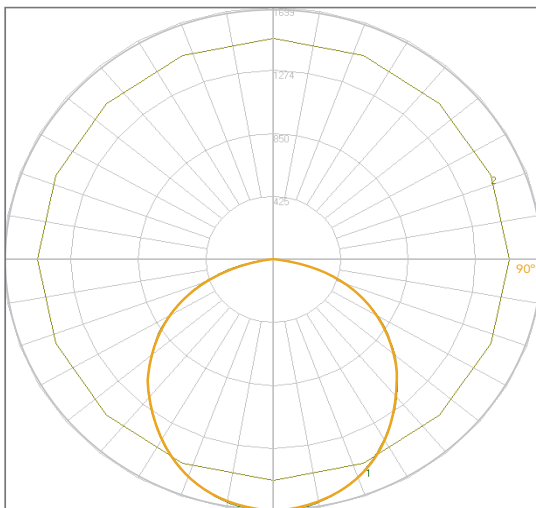

OPTICS

Type V Wide
Flush Matte Diffuser Cover

Type V Wide Rectangular Pattern

PHOTOMETRICS

Polar Plot (Candela)
40 Watt - Diffuser Cover Model

Polar Plot (Candela)
80 Watt - Clear Cover Model

LM79 Tests and Reports performed to IESNA standards