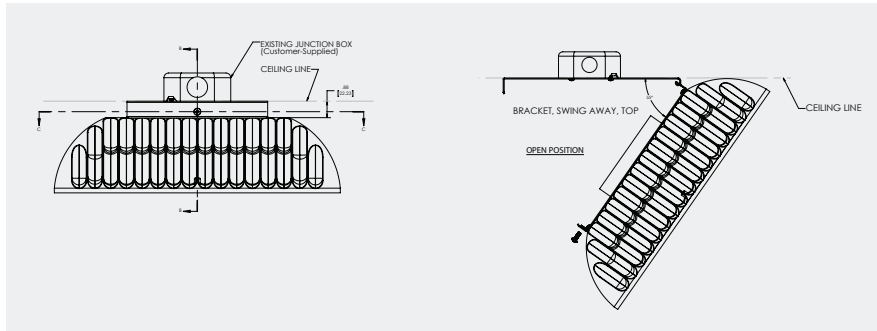

OPTICS

Type V Wide
Flush Matte Diffuser Cover

Type V Wide Rectangular Pattern

PHOTOMETRICS

Polar Plot (Candela)
40 Watt - Diffuser Cover Model

Polar Plot (Candela)
80 Watt - Clear Cover Model

LM79 Tests and Reports performed to IESNA standards

ARTEMIS

LOW PROFILE/GARAGE LUMINAIRE

MOUNTING OPTIONS

Easy Hang Flush Mount Bracket // **Junction Box not included*

3/4" National Standard Threaded Pendant

RECOMENDED SENSOR SPECIFICATIONS

Occupancy Controlled Dimming