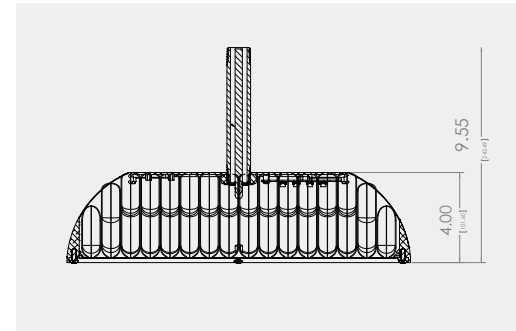

OPTICS

Type V Wide
Flush Matte Diffuser Cover

Type V Wide Rectangular Pattern

PHOTOMETRICS

Polar Plot (Candela)
40 Watt - Diffuser Cover Model

Polar Plot (Candela)
80 Watt - Clear Cover Model

LM79 Tests and Reports performed to IESNA standards

ARTEMIS

LOW PROFILE/GARAGE LUMINAIRE

MOUNTING OPTIONS

Easy Hang Flush Mount Bracket // **Junction Box not included*

3/4" National Standard Threaded Pendant

RECOMENDED SENSOR SPECIFICATIONS

Occupancy Controlled Dimming