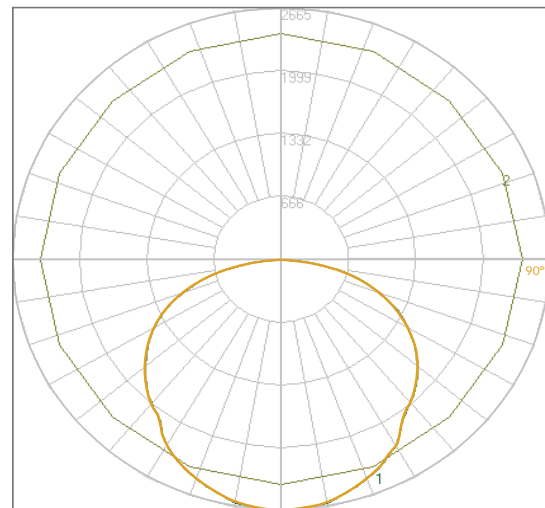

OPTICS

Type V Wide
Flush Matte Diffuser Cover

Type V Wide Rectangular Pattern

PHOTOMETRICS

Polar Plot (Candela)
40 Watt - Diffuser Cover Model

Polar Plot (Candela)
80 Watt - Clear Cover Model

LM79 Tests and Reports performed to IESNA standards